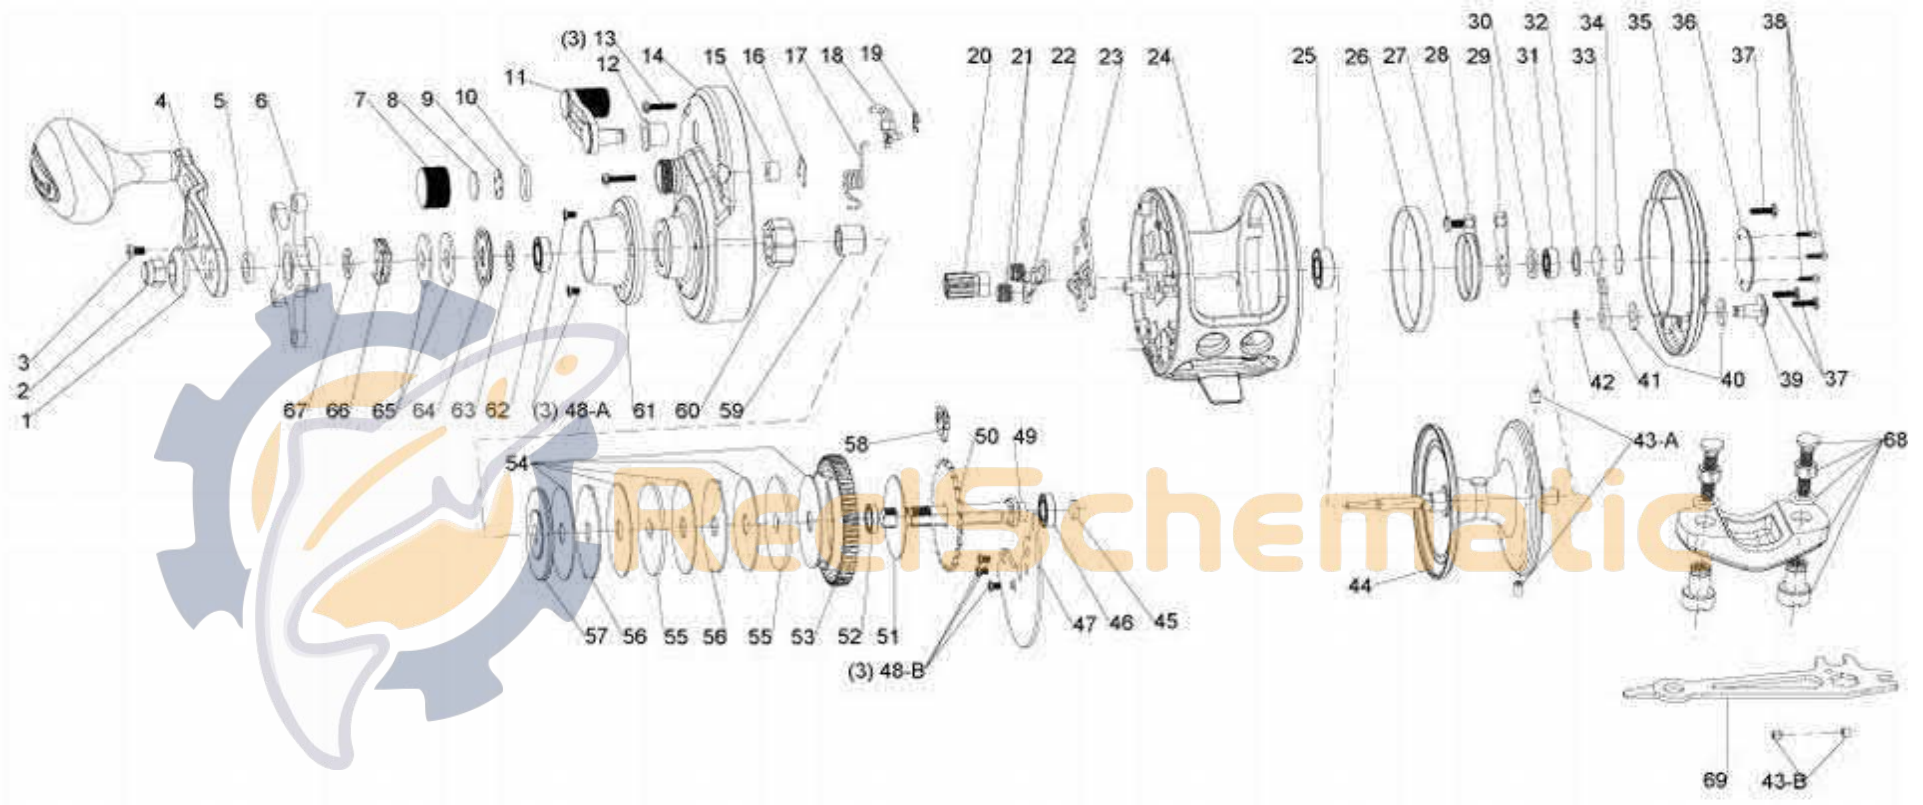

FIN-NOR®

LEGENDARY TACKLE SINCE 1933

Lethal LTC16H

FIN-NOR[®]

LEGENDARY TACKLE SINCE 1933

Lethal LTC16H

Fin_Nor Lethal Reel

Key No.	Description	Part No.	Qty.	Key No.	Description	Part No.	Qty.
		LTC16H				LTC16H	
1	HANDLE NUT PLATE	SF034-01	1	37	COVER SCREW	RF057-02	3
2	HANDLE NUT	RF003-01	1	38	SCREW	N/A	0
3	HANDLE NUT SCREW	RF065-01	1	39	SPOOL CLICK BUTTON	RF109-01	1
4	CRANK HANDLE ASSY	RF318-03	1	40	CLICK BUTTON WASHER	RF081-01	2
5	SPACER	RF094-01	1	41	SPOOL CLICK PAWL	RF108-01	1
6	DRAG STAR ASSY	RF355-03	1	42	RETAINER RING - SPOOL CLICK	RF020-01	1
7	SPOOL TENSION CAP	RF033-02	1	43-A	BRAKE SLEEVE	RF044-01	2
8	SPACER "A"	RF032-01	1	43-B	BRAKE SLEEVE	RF044-02	2
9	SPACER "B"	RF082-01	1	44	SPOOL ASSY	RF321-05	1
10	O RING	RF101-01	1	45	DRIVE SHAFT PAD (FELT)	RF155-01	1
11	CLUTCH LEVER ASSY	RF309-02	1	46	BALL BEARING	SF117-01	1
12	CLUTCH LEVER COLLAR	RF160-01	1	47	DRIVE SHAFT RETAINER	RF002-51	1
13	COVER SCREW	RF057-01	3	48-A	SCREW	RF107-01	3
14	RIGHT SIDE COVER ASSY	RF324-07	1	48-B	SCREW	RF107-01	3
15	BUSHING	RF088-02	1	49	DRIVE SHAFT	RF008-02	1
16	BUSHING RETAINER	RF080-01	1	50	A/R/ RATCHET	RF091-01	1
17	CLUTCH SPRING	RF104-01	1	51	DRAG WASHER "B"	RF111-01	1
18	CLUTCH CAM ASSY	RF384-01	1	52	BALL BEARING	TF117-01	1
19	RETAINER RING - CLUTCH LEVER	RF092-01	1	53	DRIVE GEAR	RF012-02	1
20	PINION	RF011-02	1	54	DRAG WASHER "A" (FRICTION)	RF059-03	5
21	YOKE SPRING	RF040-01	2	55	KEYED DRAG WASHER	RF045-01	2
22	YOKE	RF025-01	1	56	TABBED DRAG WASHER	RF048-01	2
23	YOKE PLATE	RF039-01	1	57	SPRING WASHER	RF046-01	1
24	FRAME ASSEMBLY	RF301-02	1	58	A/R PAWL ASSY	RF363-01	1
25	BALL BEARING	RF058-02	1	59	CLUTCH SLEEVE	RF159-01	1
26	CENTRIFUGAL BRAKE RING	RF042-01	1	60	CLUTCH	RF131-01	1
27	SPOOL CLICK SPRING SCREW	RF053-01	1	61	HOOD	RF027-03	1
28	SPOOL CLICK SPRING	RF022-01	1	62	BALL BEARING	RF058-01	1
29	BEARING RETAINER	RF129-01	1	63	BEARING WASHER	RF121-01	1
30	BEARING WASHER "D" (FELT)	RF122-01	1	64	SEAL	AA166-01	1
31	BALL BEARING	RF017-01	1	65	SPRING WASHER	RF046-02	2
32	BEARING WASHER "C"	RF035-02	1	66	CLICK SPRING ASSEMBLY	RF314-01	1
33	BEARING WASHER "B"	RF038-01	1	67	BEARING WASHER	RF121-02	1
34	BEARING WASHER "A"	RF035-01	1	68	KIT - ROD CLAMP	RF4154-01	1
35	PALM SIDE COVER ASSY	RF323-02	1	69	WRENCH	RF113-01	1
36	MEDALLION	N/A	0				